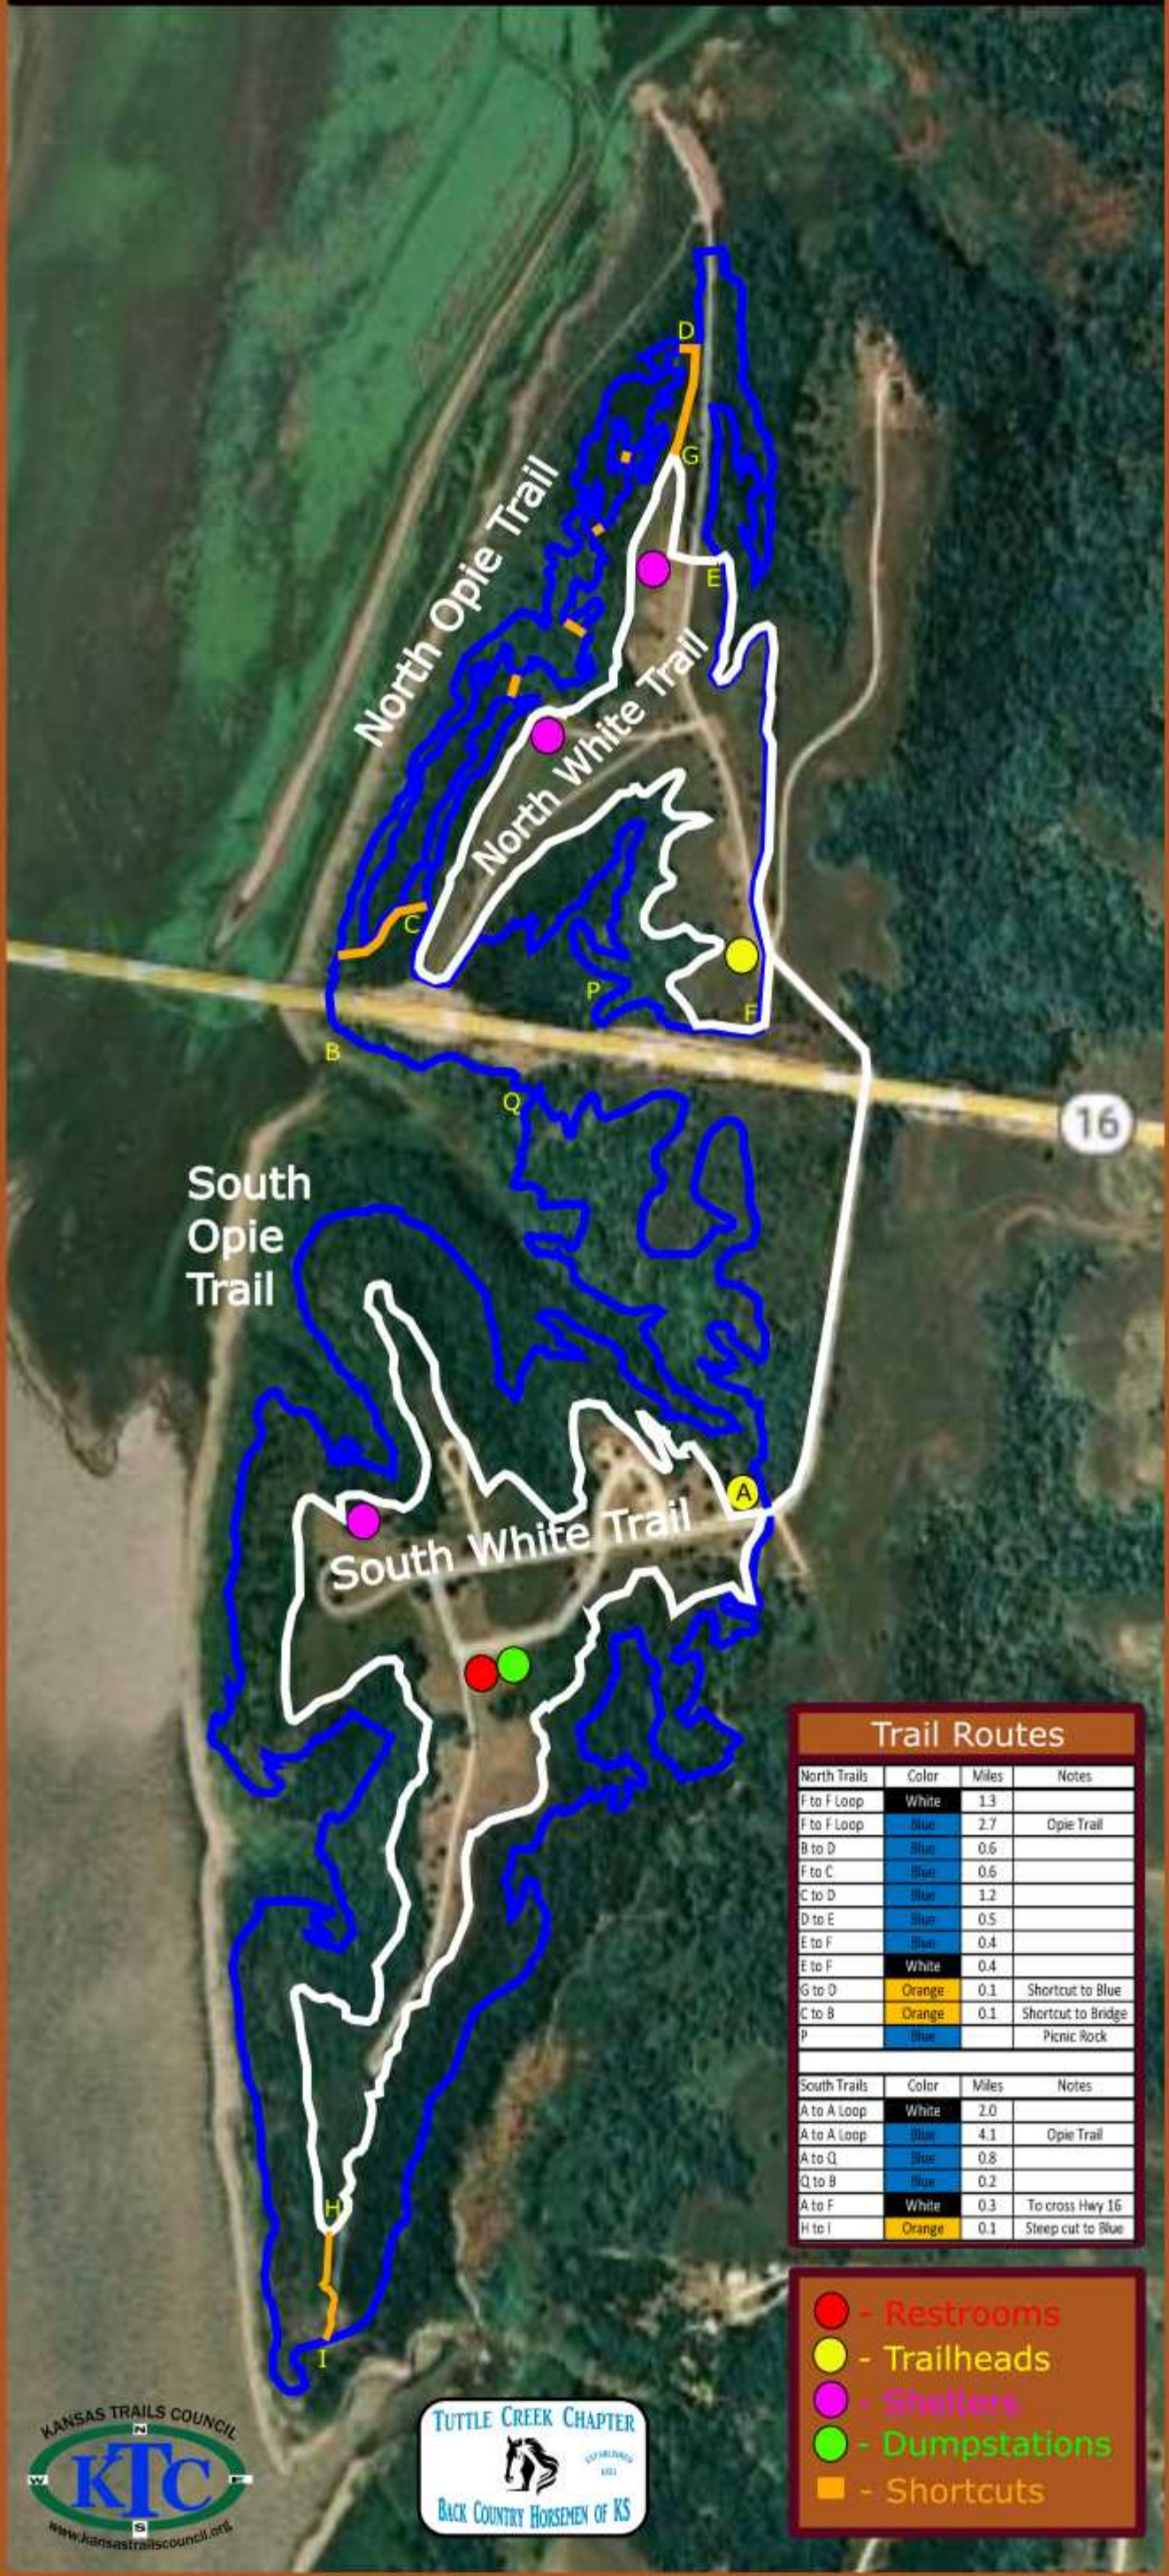

Randolph Equestrian Trails

Trail Routes

North Trails	Color	Miles	Notes
F to F Loop	White	1.3	
F to F Loop	Blue	2.7	Opie Trail
B to D	Blue	0.6	
F to C	Blue	0.6	
C to D	Blue	1.2	
D to E	Blue	0.5	
E to F	Blue	0.4	
E to F	White	0.4	
G to D	Orange	0.1	Shortcut to Blue
C to B	Orange	0.1	Shortcut to Bridge
P	Blue		Picnic Rock

South Trails	Color	Miles	Notes
A to A Loop	White	2.0	
A to A Loop	Blue	4.1	Opie Trail
A to Q	Blue	0.8	
Q to B	Blue	0.2	
A to F	White	0.3	To cross Hwy 16
H to I	Orange	0.1	Steep cut to Blue

- - Restrooms
- - Trailheads
- - Shelters
- - Dumpstations
- - Shortcuts