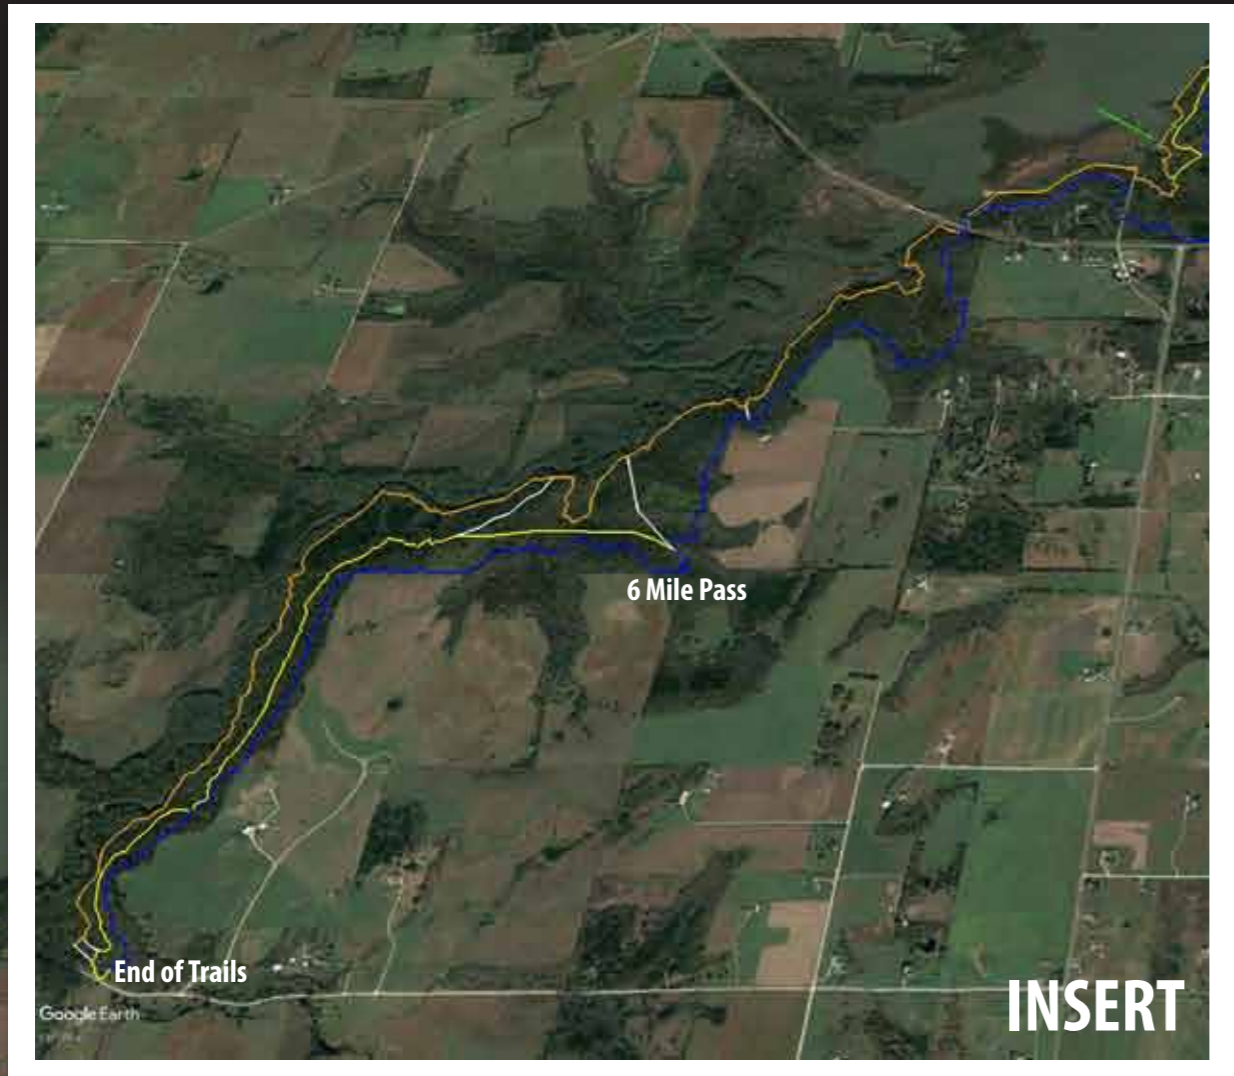

SOUTH SHORE EQUESTRIAN TRAILS

CLINTON LAKE, KANSAS

-  **Rockbottom Trail | Lower Trail**
Varied terrain and fewest rocks
-  **Benjamin Trail | Middle Trail**
More level and fewer rocks
-  **Rimrock Trail | Upper Trail**
Rockier and steeper trails
-  **Connecting Trails and Passes**
Named passes have signs posted at intersecting trails

SEE INSERT
ABOVE